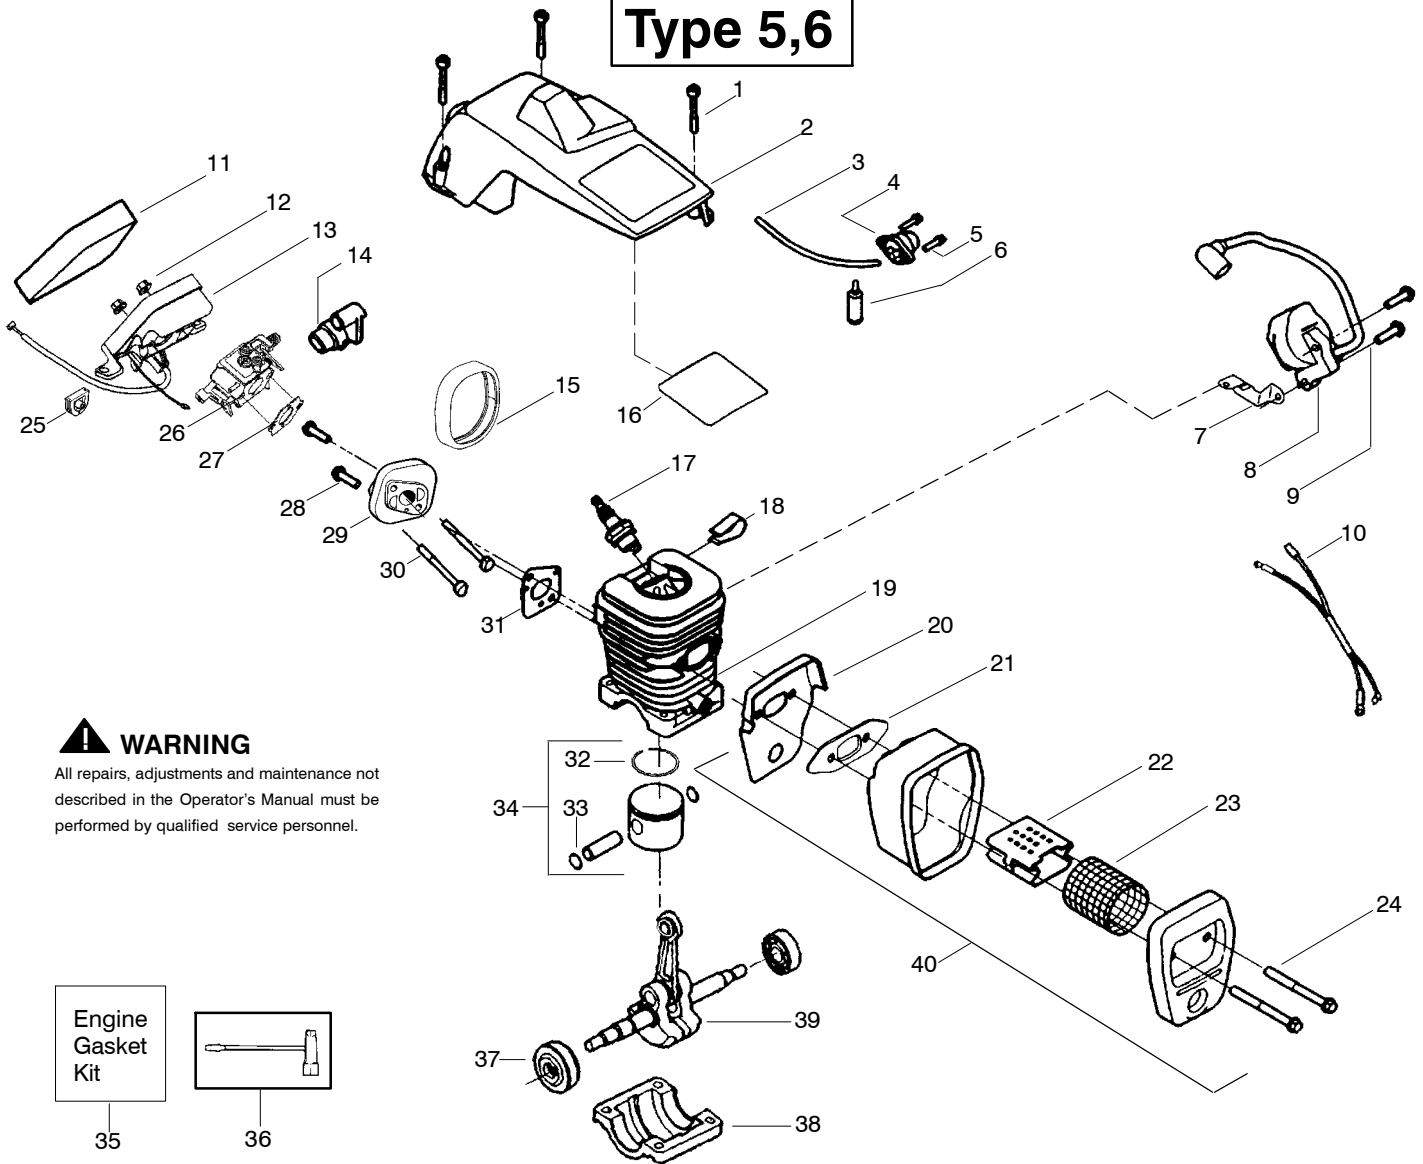

Type 5,6

⚠ WARNING

All repairs, adjustments and maintenance not described in the Operator's Manual must be performed by qualified service personnel.

Ref.	Part No.	Description	Ref.	Part No.	Description	Ref.	Part No.	Description
1.	530016153	Screw	19.	530012550	Cylinder	35.	530069608	Kit - Engine Gasket (Incl. 21, 27 & 31)
2.	530056914	Assy - Cylinder Shield (includes # 16)	20.	530049870	Backplate - Muffler	36.	530031135	Bar Wrench
3.	530069247	Kit - Fuel Line (Small)	21.	530069608	Gasket - Muffler (kit)	37.	530056363	Assy - Seal & Bearing
4.	530047213	Assy - Air Purge	22.	530037813	Diffuser - Muffler	38.	530037935	Cap - Crankcase
5.	530015780	Screw	23.	530036103	Screen - Spark	39.	530047062	Assy - Crankshaft
6.	530095646	Assy - Fuel Pick-up	24.	530016132	Bolt - Muffler	40.	530047207	Assy - Muffler (Incl. 20 - 24)
7.	530047442	Strap - Ground	25.	530047631	Grommet - Throttle Cable	Not Shown		
8.	530039198	Ignition Module	26.	---	Kit - Carburetor	---	---	Manuals
9.	530015814	Screw		530071820	Zama (W-20)	530164617		(Scan)
10.	530057475	Assy - Wire Harness		530071821	Walbro (WT-662)	530164618		(Euro I)
11.	530037793	Foam - Air Filter	27.	530069608	Gasket - Carb. (kit)	530164619		(Euro II)
12.	530016101	Nut	28.	530016386	Screw	530165149		(Euro III)
13.	530057702	Assy - Air Box	29.	530049700	Carb. Adapter	530165150		(Euro IV)
14.	530035526	Grommet - Carb Adjust	30.	530016187	Screw	530165151		(Euro V)
15.	530054144	Seal - Carb Adapter	31.	530069608	Gasket - Adaptor (kit)	530165152		(Turkish)
16.	530055698	Reflector - Heat	32.	530038729	Ring - Piston	530164913		(Russian)
17.	952030150	Spark Plug (RCJ-7Y)	33.	530015697	Retainer - Piston Pin			
18.	530016136	Clip - High Tension Lead	34.	530071408	Kit - Piston (Incl. 32 & 33)			

↙ = NEW PART NUMBER FOR THIS IPL

★ = REFER TO THE SERVICE REFERENCE INDICATED FOR MORE INFORMATION. (LOCATED AT END OF IPL)