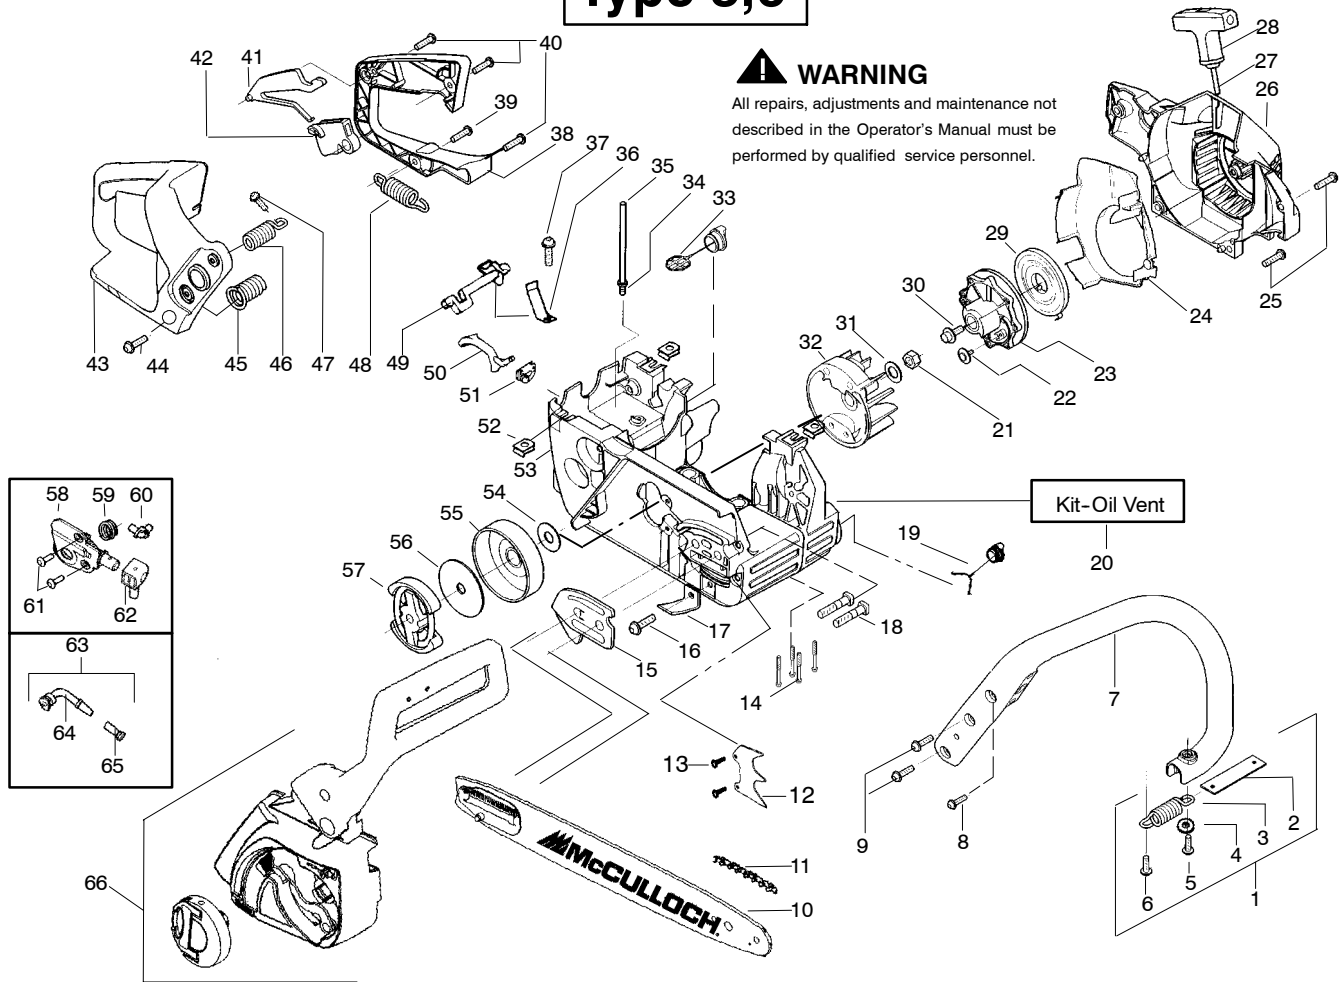

Type 5,6

WARNING
All repairs, adjustments and maintenance not described in the Operator's Manual must be performed by qualified service personnel.

Ref.	Part No.	Description	Ref.	Part No.	Description	Ref.	Part No.	Description
1.	530047963	Assy.- Isolator	28.	530056402	Handle- Starter	53.	530058733	Kit-Chassis Assy. fuel lines and caps)
2.	530047608	Limiter Strap	29.	530027531	Spring-Recoil	54.	530015907	Washer- Thrust
3.	530042082	Spring- Isolator	30.	530015920	Screw	55.	530047061	Assy.-Clutch Drum w/bearing
4.	530015158	Washer	31.	530015127	Washer- Flywheel	56.	530015611	Washer-Clutch
5.	530016018	Screw	32.	530039187	Assy- Flywheel	57.	530014949	Assy. Clutch
6.	530015843	Screw	33.	530047192	Assy- Fuel Cap	58.	530071259	Kit - Oil Pump (incl. 59,60,62)
7.	530047583	Front Handle	34.	530023877	Fitting- fuel line	59.	530037820	Gear- Worm Spring
8.	530015940	Screw	35.	530069216	Kit- Fuel line (large)	60.	530049477	Elbow- Oil Pickup
9.	530015814	Screw	36.	530016149	Spring- Switch	61.	530016064	Screw
10.	530044897	Bar - 16"	37.	530015775	Screw	62.	530019206	Seal Block
11.	538248288	Chain - 16"	38.	530047581	Cover- Rear Handle	63.	530047663	Assy- Oil Pick-up (Incl. 64,65)
12.	530014381	Kit- Spike (Incl. 13)	39.	530015886	Screw	64.	530038373	Pick-up Oiler
13.	530016439	Screw	40.	530015906	Screw	65.	530056533	Filter- Oil
14.	530016132	Screw	41.	530036098	Throttle Lockout	66.	530071897	Kit-Chain Brake Adjuster (Incl. knob)
15.	530038238	Plate- Bar Mount.	42.	530036097	Trigger- Throttle			
16.	530015814	Screw	43.	530047582	Handle - Rear			
17.	530029850	Chain Catcher	44.	530015814	Screw			
18.	530016133	Bolt- Bar	45.	530053274	Assy Isolator- lower			
19.	530010846	Assy- Oil Cap	46.	530071385	Kit- Isolator (Upper)			
20.	530071666	Kit- Oil Vent	47.	530015875	Screw			
21.	530016134	Nut- Flywheel	48.	530042082	Spring- Isolator			
22.	530016080	Screw	49.	530057473	Lever- Switch			
23.	530037817	Starter Pulley	50.	530057474	Lever- Choke			
24.	530055723	Baffle- Air	51.	530049005	Grommet- Knob			
25.	530015892	Screw	52.	530015922	Nut- "U" - Type			
26.	530056333	Housing- Fan						
27.	530069232	Kit - Rope						

✓ = NEW PART NUMBER FOR THIS IPL

★ = REFER TO THE SERVICE REFERENCE INDICATED FOR MORE INFORMATION. (LOCATED AT END OF IPL)