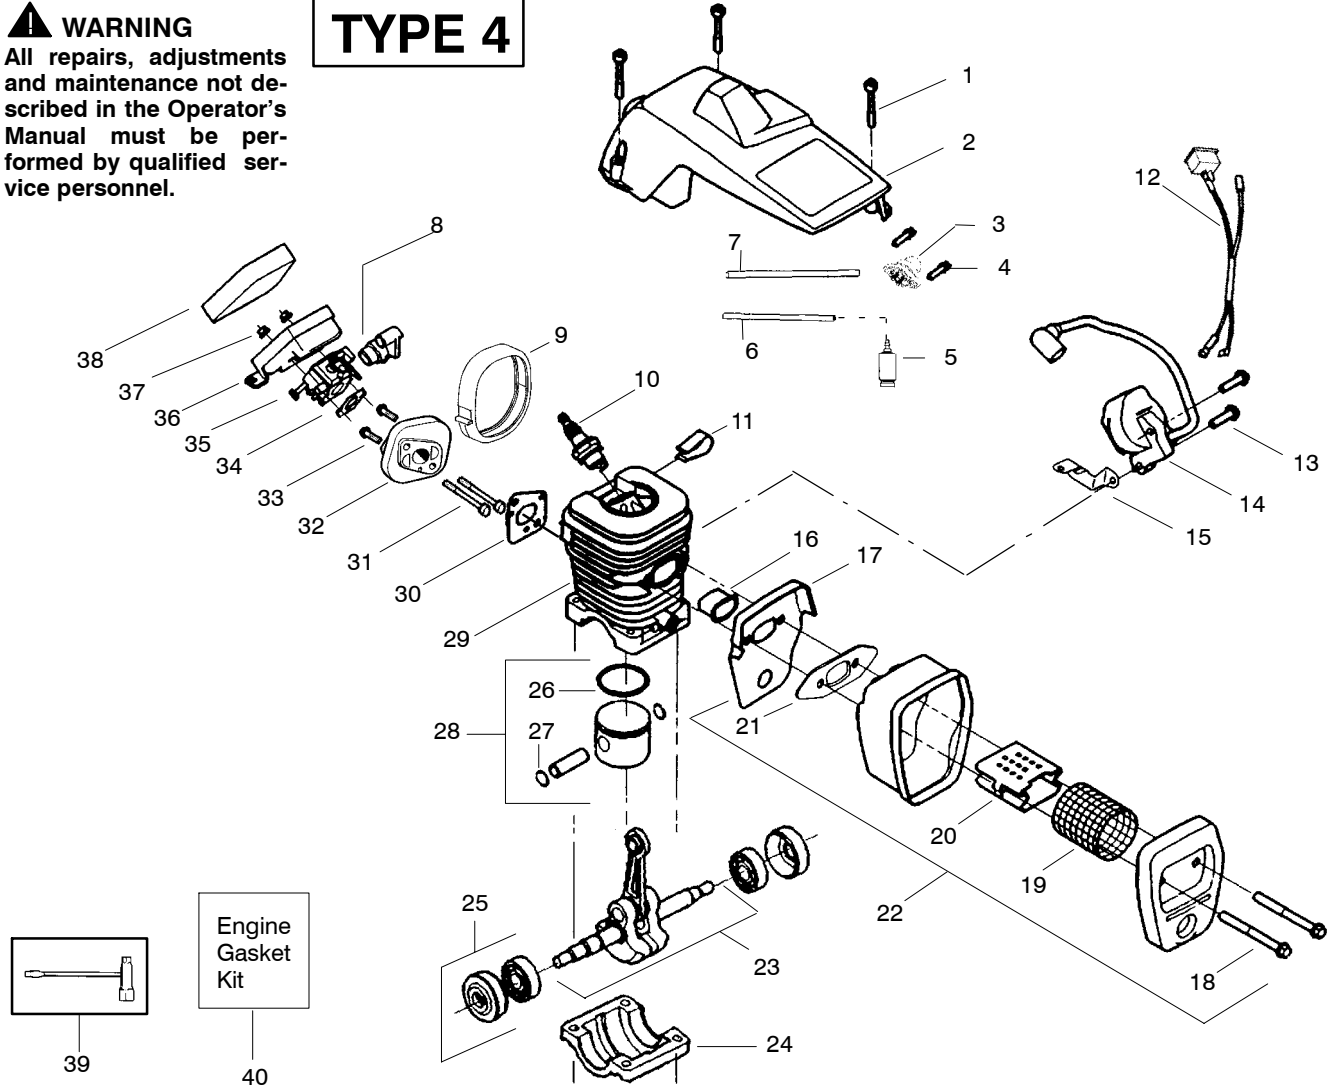

⚠ WARNING
All repairs, adjustments and maintenance not described in the Operator's Manual must be performed by qualified service personnel.

TYPE 4

Ref.	Part No.	Description	Ref.	Part No.	Description	Ref.	Part No.	Description
1.	530016153	Screw	19.	530036103	Screen-Spark	36.	530047604	Housing-Air Filter
2.	530056914	Shield-Cylinder	20.	530037813	Diffuser-Muffler	37.	530016101	Nut
3.	530047213	Assy-Air Purge	21.	530069608	Gasket-Muffler (kit)	38.	530037793	Air Filter - Foam
4.	530015780	Screw	22.	530047207	Assy-Muffler (Incl. 17-21)	39.	530031135	Wrench-Bar
5.	530095646	Assy-Fuel Pick-up Kit-Line Purge/Carb. (Small Dia)	23.	530047062	Assy-Crankshaft	40.	530069608	Kit-Engine Gasket (incl. 21,30,34)
6.	530069247	Kit-Line Purge/Tank (large line)	24.	530037935	Cap-Crankcase			
7.	530069216	Kit-Line Purge/Tank (large line)	25.	530056363	Assy-Seal & Bearing			
8.	530035526	Grommet-Carb Adjust.	26.	530038729	Ring-Piston			
9.	530054144	Seal-Carb Adapter	27.	530015697	Retainer - Piston Pin			
10.	952030150	Spark Plug (RCJ-7Y)	28.	530071408	Kit- Piston - (incl. 26,27)			
11.	530016136	Clip-High Tension Lead	29.	530071412	Kit-Cylinder			
12.	530049117	Assy-Wire Harness (includes switch)	30.	530069608	Gasket-Carb.			
13.	530015814	Screw	31.	530016187	Adapter (kit)			
14.	530039167	Module-Ignition	32.	530049700	Screw			
15.	530047442	Strap-Ground	33.	530016386	Carb. Adapter			
16.	530037652	Insulator-Heat	34.	530069608	Screw			
17.	530049870	Back Plate-Muffler	35.	---	Carb. Gasket (kit)			
18.	530016132	Screw		530069722	Kit-Carburetor (WT-391)			
				530071621	(WT-625)			
								Not Shown
							530163895	Manual- (Scan)
							530163896	Manual - (Euro I)
							530163897	Manual - (Euro II)
							530054781	Decal-Warning
							530038478	Cap-limiter low(tan)
							530038479	Cap-limiter high(brn)

✓ = NEW PART NUMBER FOR THIS IPL

* = REFER TO THE SERVICE REFERENCE INDICATED FOR MORE INFORMATION. (LOCATED AT END OF IPL)