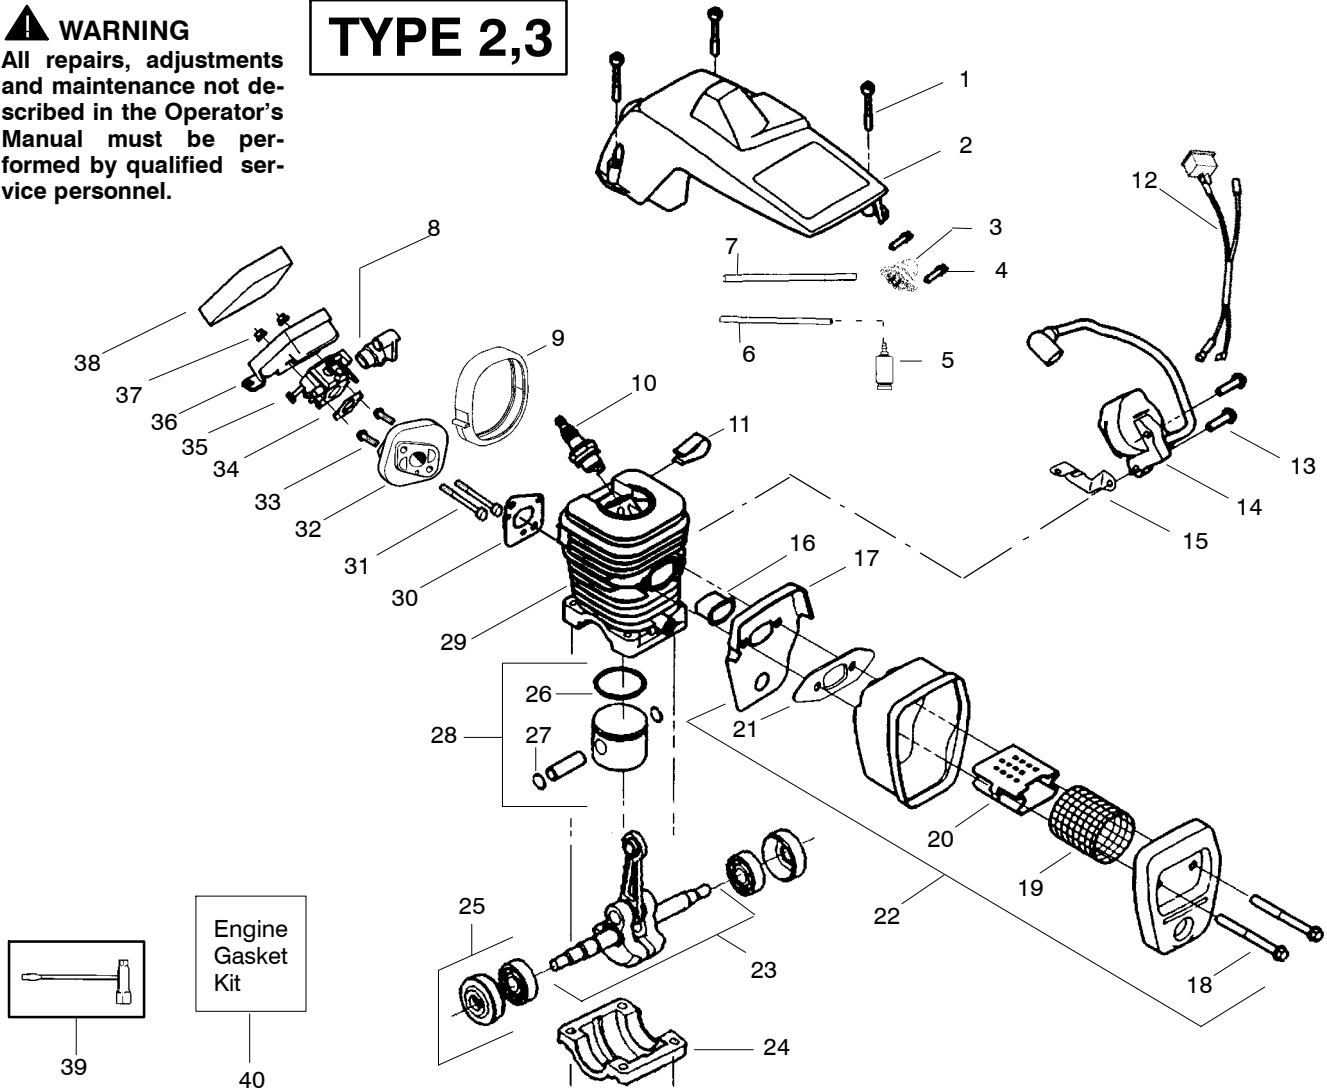

▲ WARNING
All repairs, adjustments and maintenance not described in the Operator's Manual must be performed by qualified service personnel.

TYPE 2,3

Ref.	Part No.	Description	Ref.	Part No.	Description	Ref.	Part No.	Description
1.	530016153	Screw	19.	530036103	Screen-Spark	36.	530047604	Housing-Air Filter
2.	530056924	Shield-Cylinder	20.	530037813	Diffuser-Muffler	37.	530016101	Nut
3.	530047213	Assy-Air Purge	21.	530069608	Gasket-Muffler (kit)	38.	530037793	Air Filter - Foam
4.	530015780	Screw	22.	530047207	Assy-Muffler (Incl. 17-21)	39.	530031135	Wrench-Bar
5.	530095646	Assy-Fuel Pick-up	23.	530047062	Assy-Crankshaft	40.	530069608	Kit-Engine Gasket (incl. 21,30,34)
6.	530069247	Kit-Line Purge/Carb. (Small Dia)	24.	530037935	Cap-Crankcase			
7.	530069216	Kit-Line Purge/Tank (large line)	25.	530056363	Assy-Seal & Bearing			
8.	530049244	Grommet-Carb Adjust.	26.	530029805	Ring-Piston			
9.	530054144	Seal-Carb Adapter	27.	530015697	Retainer - Piston Pin			
10.	952030150	Spark Plug (RCJ-7Y)	28.	530069605	Kit-Piston - (incl. 26,27)			
11.	530016136	Clip-High Tension Lead	29.	530069607	Kit-Cylinder			
12.	530049117	Assy-Wire Harness (includes switch)	30.	530069608	Gasket-Carb. Adapter (kit)			
13.	530015814	Screw	31.	530016187	Screw			
14.	530039167	Module-Ignition	32.	530049700	Carb. Adapter			
15.	530047442	Strap-Ground	33.	530016386	Screw			
16.	530037652	Insulator-Heat	34.	530069608	Carb. Gasket (kit)			
17.	530049870	Back Plate-Muffler	35.	---	Kit-Carburetor (WT-391)			
18.	530016132	Screw		530069722				
								Not Shown
							530163670	Manual- (Scan)
							530163671	Manual - (Euro I)
							530163672	Manual - (Euro II)
							530054781	Decal-Warning
							530038478	Cap-limiter low(tan)
							530038479	Cap-limiter high(brn)

✓ = NEW PART NUMBER FOR THIS IPL

★ = REFER TO THE SERVICE REFERENCE INDICATED FOR MORE INFORMATION. (LOCATED AT END OF IPL)