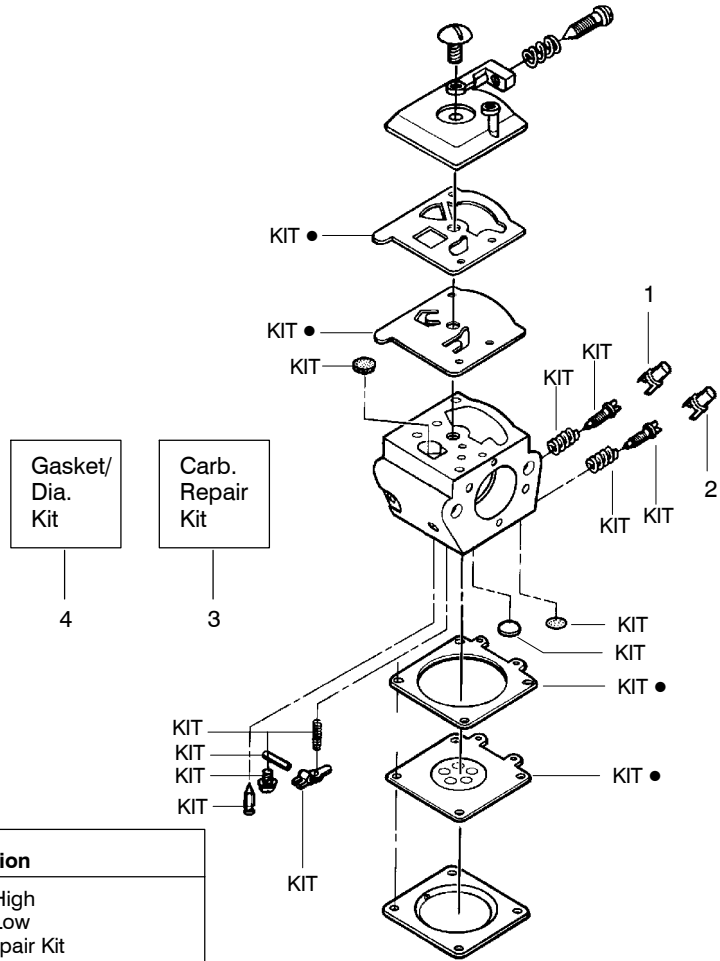

Carburetor Assembly – WT-391 – #530069722

Ref.	Part No.	Description
1.	530038479	Limiters Cap – High
2.	530038478	Limiters Cap – Low
3.	530069826	Carburetor Repair Kit (KIT= Indicates Contents) & Includes Limiters Caps
4.	530069844	Gasket/Diaphragm Kit (● = Indicates Contents)

Kit - Carburetor Assembly No. 530071621 - WT-625
Kit - Carburetor Assembly No. 530071820 - W-20
Kit - Carburetor Assembly No. 530071821 - WT-662

Note: No Repair kits are available for these carburetors