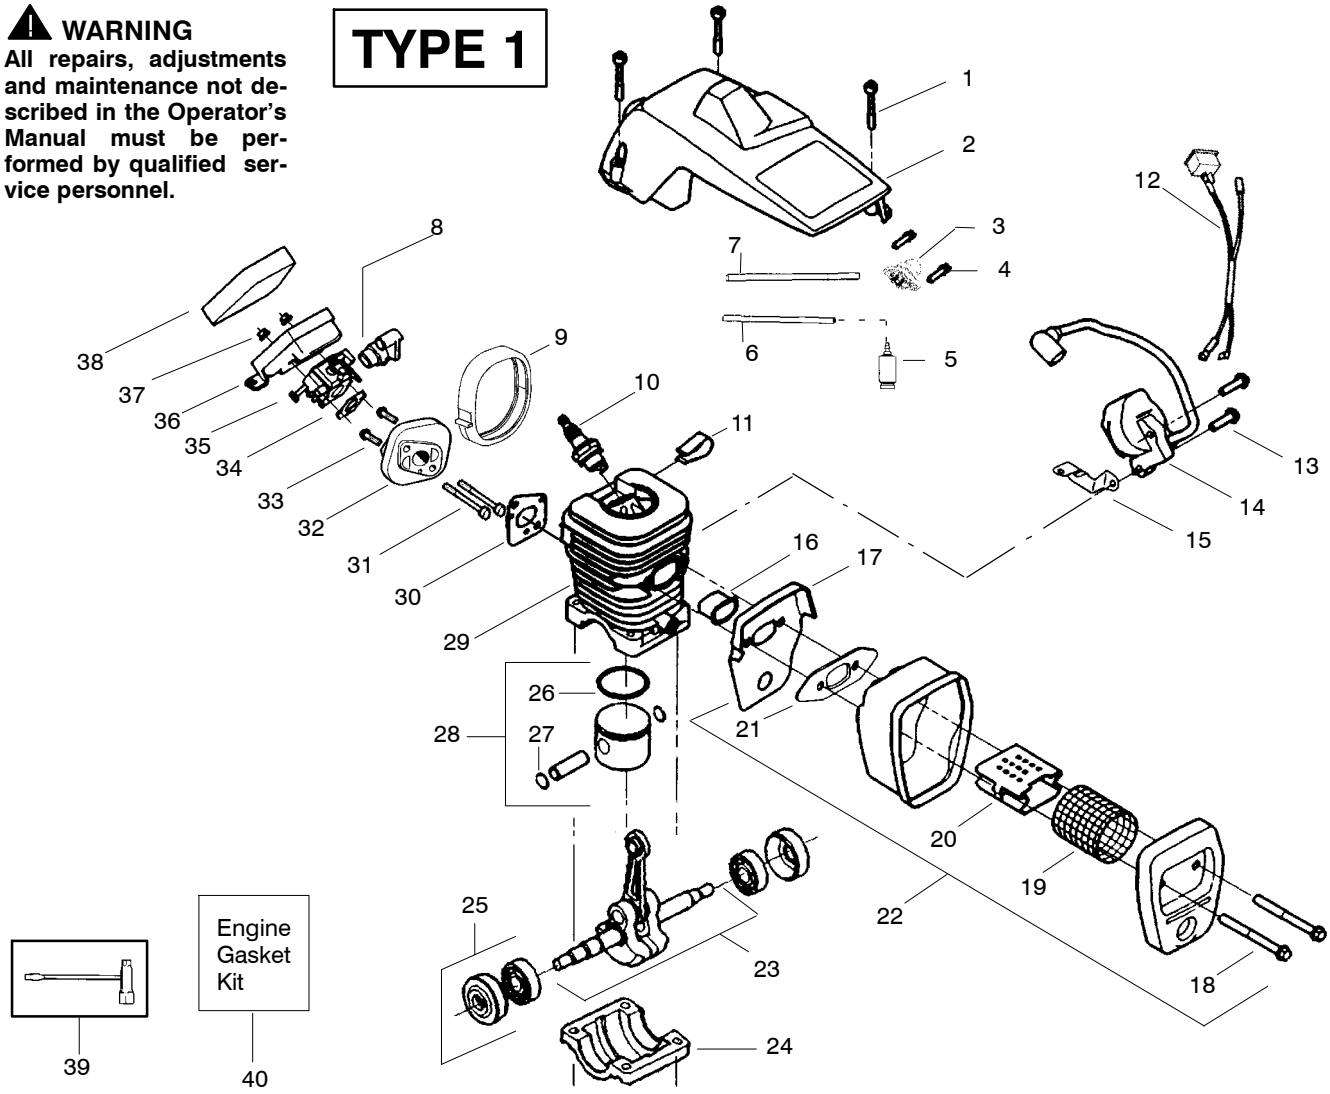

WARNING
All repairs, adjustments and maintenance not described in the Operator's Manual must be performed by qualified service personnel.

TYPE 1

Ref.	Part No.	Description	Ref.	Part No.	Description	Ref.	Part No.	Description
1.	530016153	Screw	19.	530036103	Screen-Spark	36.	530047604	Housing-Air Filter
2.	530056924	Shield-Cylinder	20.	530037813	Diffuser-Muffler	37.	530016101	Nut
3.	530047213	Assy-Air Purge	21.	530069608	Gasket-Muffler (kit)	38.	530037793	Air Filter - Foam
4.	530015780	Screw	22.	530047207	Assy-Muffler (Incl. 17-21)	39.	530031135	Wrench-Bar
5.	530095646	Assy-Fuel Pick-up Kit-Line Purge/Carb. (Small Dia)	23.	530047062	Assy-Crankshaft	40.	530069608	Kit-Engine Gasket (incl. 21,30,34)
6.	530069247	Kit-Line Purge/Tank (large line)	24.	530037935	Cap-Crankcase			
7.	530069216	Kit-Line Purge/Tank (large line)	25.	530056363	Assy-Seal & Bearing			
8.	530035526	Grommet-Carb Adjust.	26.	530038729	Ring-Piston			
9.	530054144	Seal-Carb Adapter	27.	530015697	Retainer - Piston Pin			
10.	952030150	Spark Plug (RCJ-7Y)	28.	530071408	Kit-Piston - (incl. 26,27)			
11.	530016136	Clip-High Tension Lead	29.	530071412	Kit-Cylinder			
12.	530049117	Assy-Wire Harness (includes switch)	30.	530069608	Gasket-Carb. Adapter (kit)			
13.	530015814	Screw	31.	530016187	Screw			
14.	530039167	Module-Ignition	32.	530049700	Carb. Adapter			
15.	530047442	Strap-Ground	33.	530016386	Screw			
16.	530037652	Insulator-Heat	34.	530069608	Carb. Gasket (kit)			
17.	530049870	Back Plate-Muffler	35.	---	Kit-Carburetor (WT-391)			
18.	530016132	Screw		530069722	(WT-625)			
				530071621				
								Not Shown
							530163895	Manual- (Scan)
							530163896	Manual - (Euro I)
							530163897	Manual - (Euro II)
							530054781	Decal-Warning

↖ = NEW PART NUMBER FOR THIS IPL

* = REFER TO THE SERVICE REFERENCE INDICATED FOR MORE INFORMATION. (LOCATED AT END OF IPL)